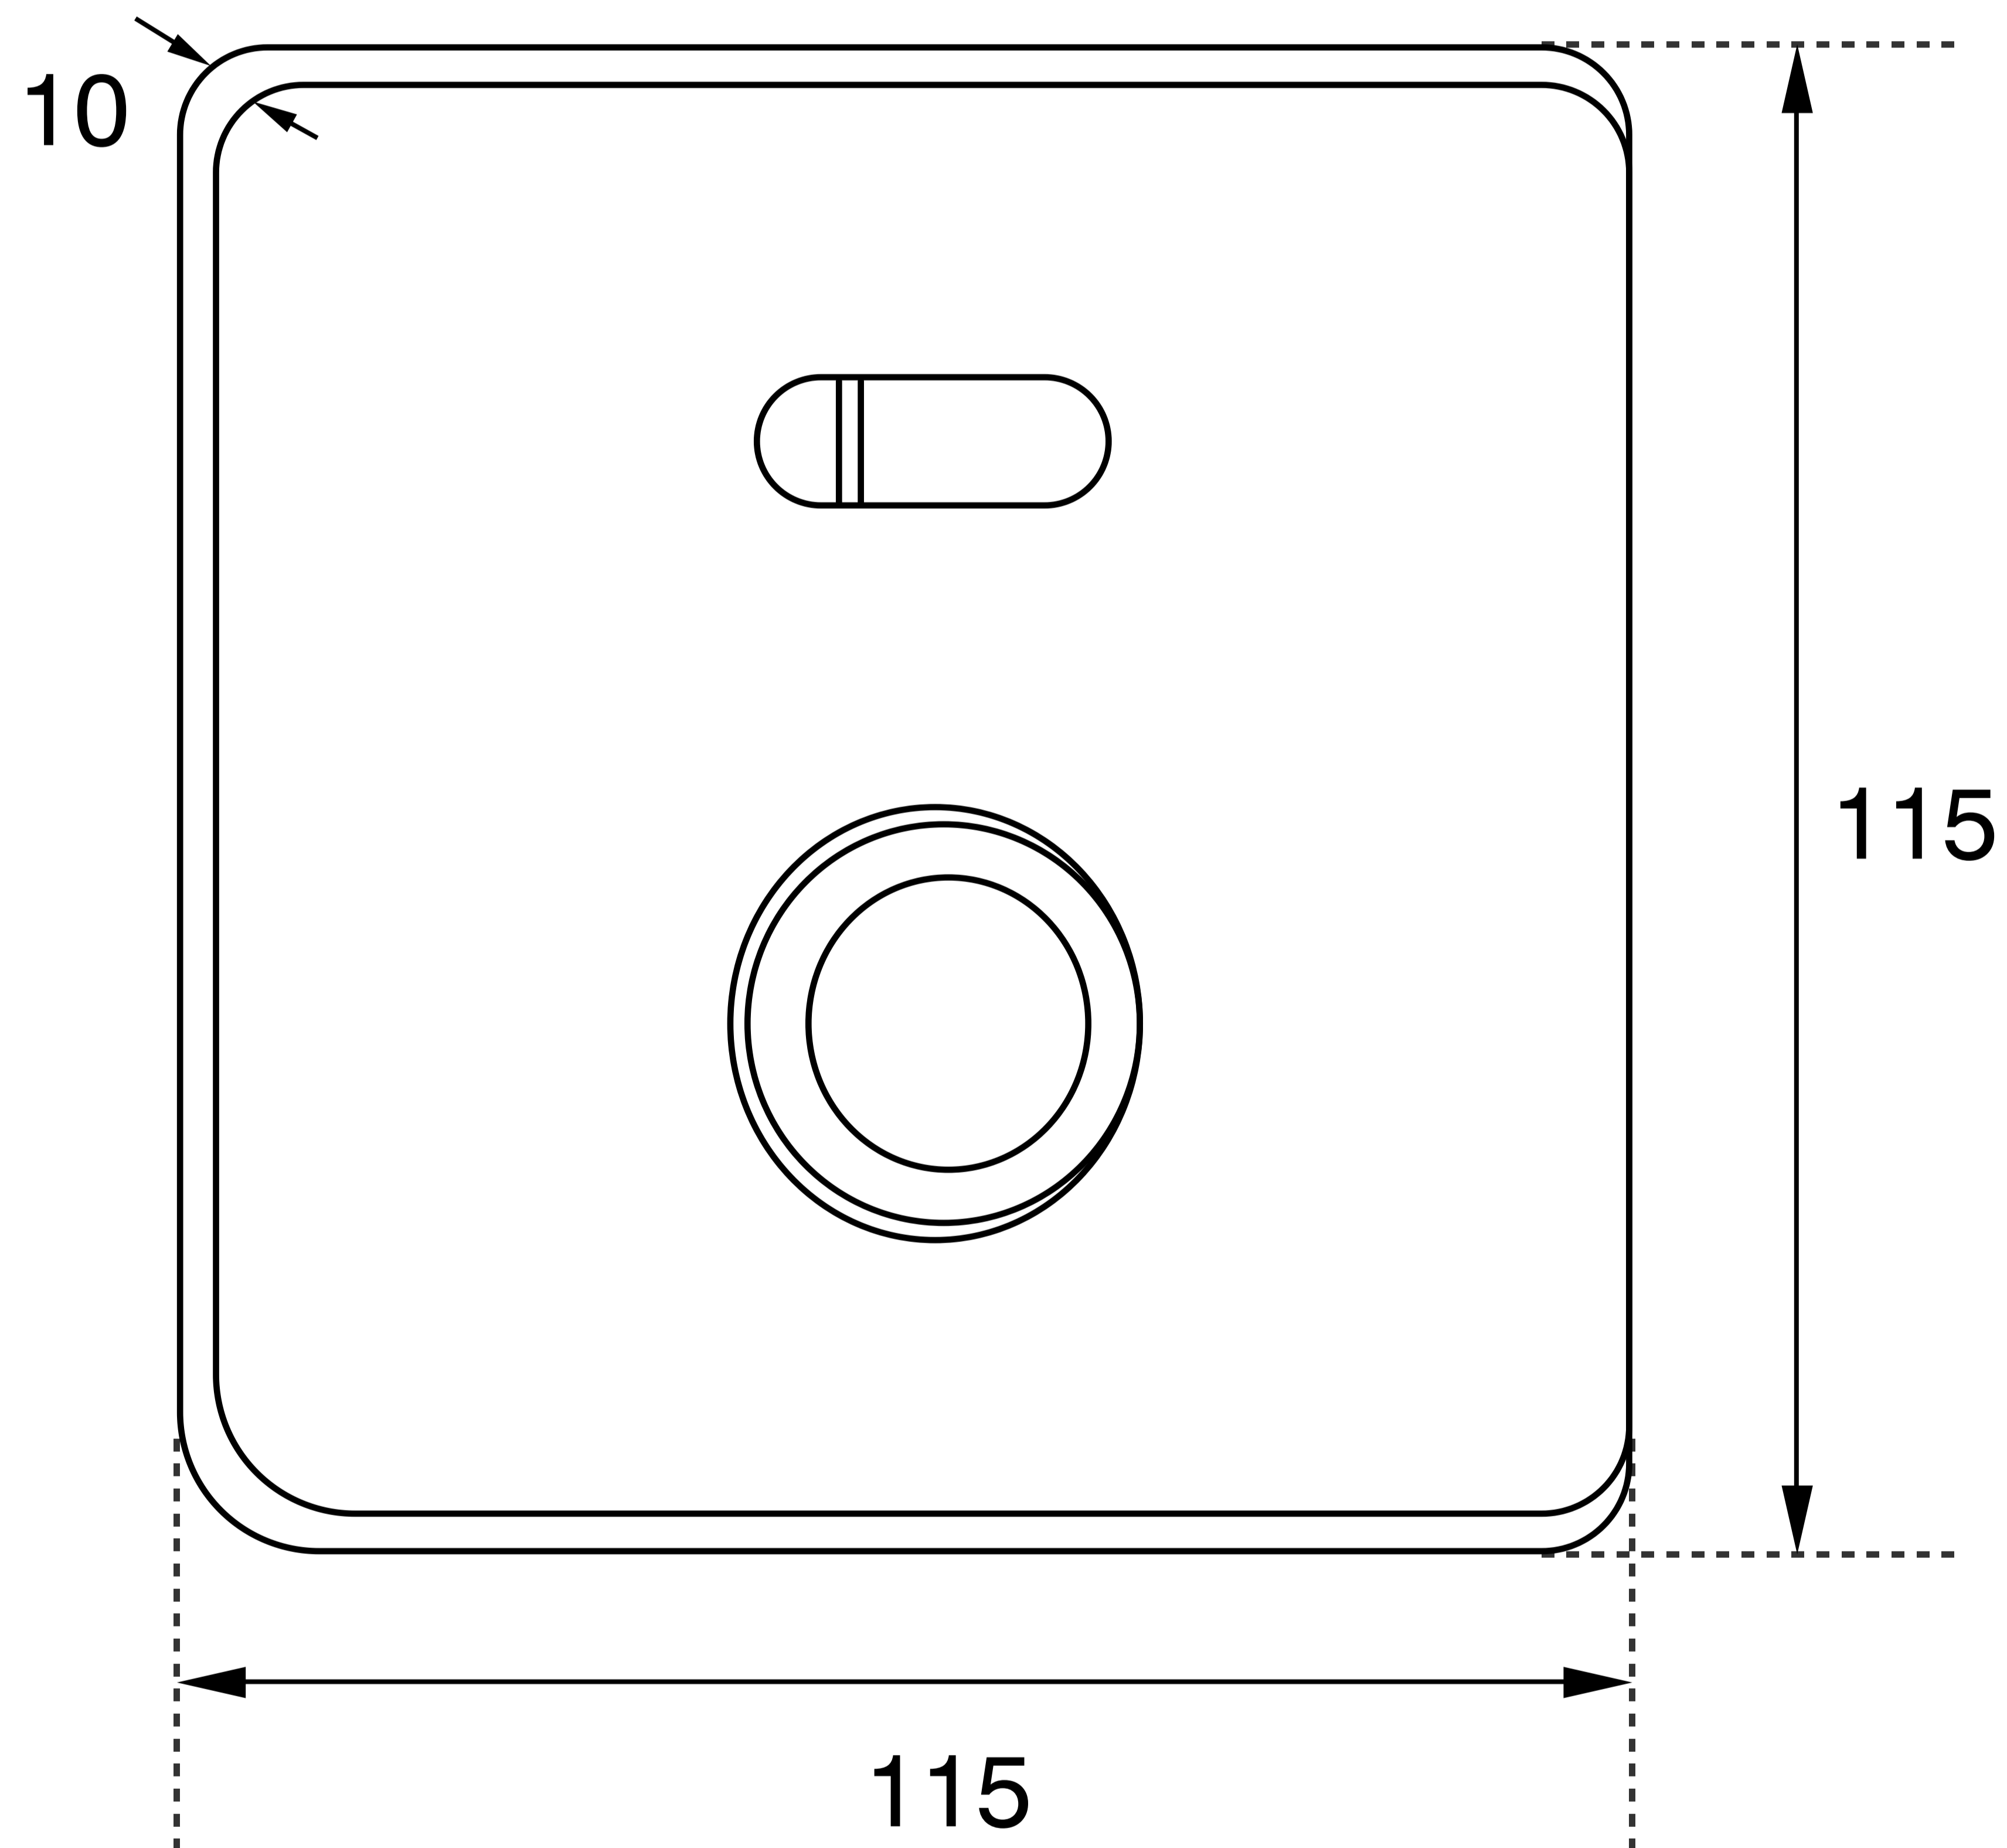

Urinal Sensor Auto and Manual Valve

Product Code : 1342

Technical Drawing

All dimension are in **mm**